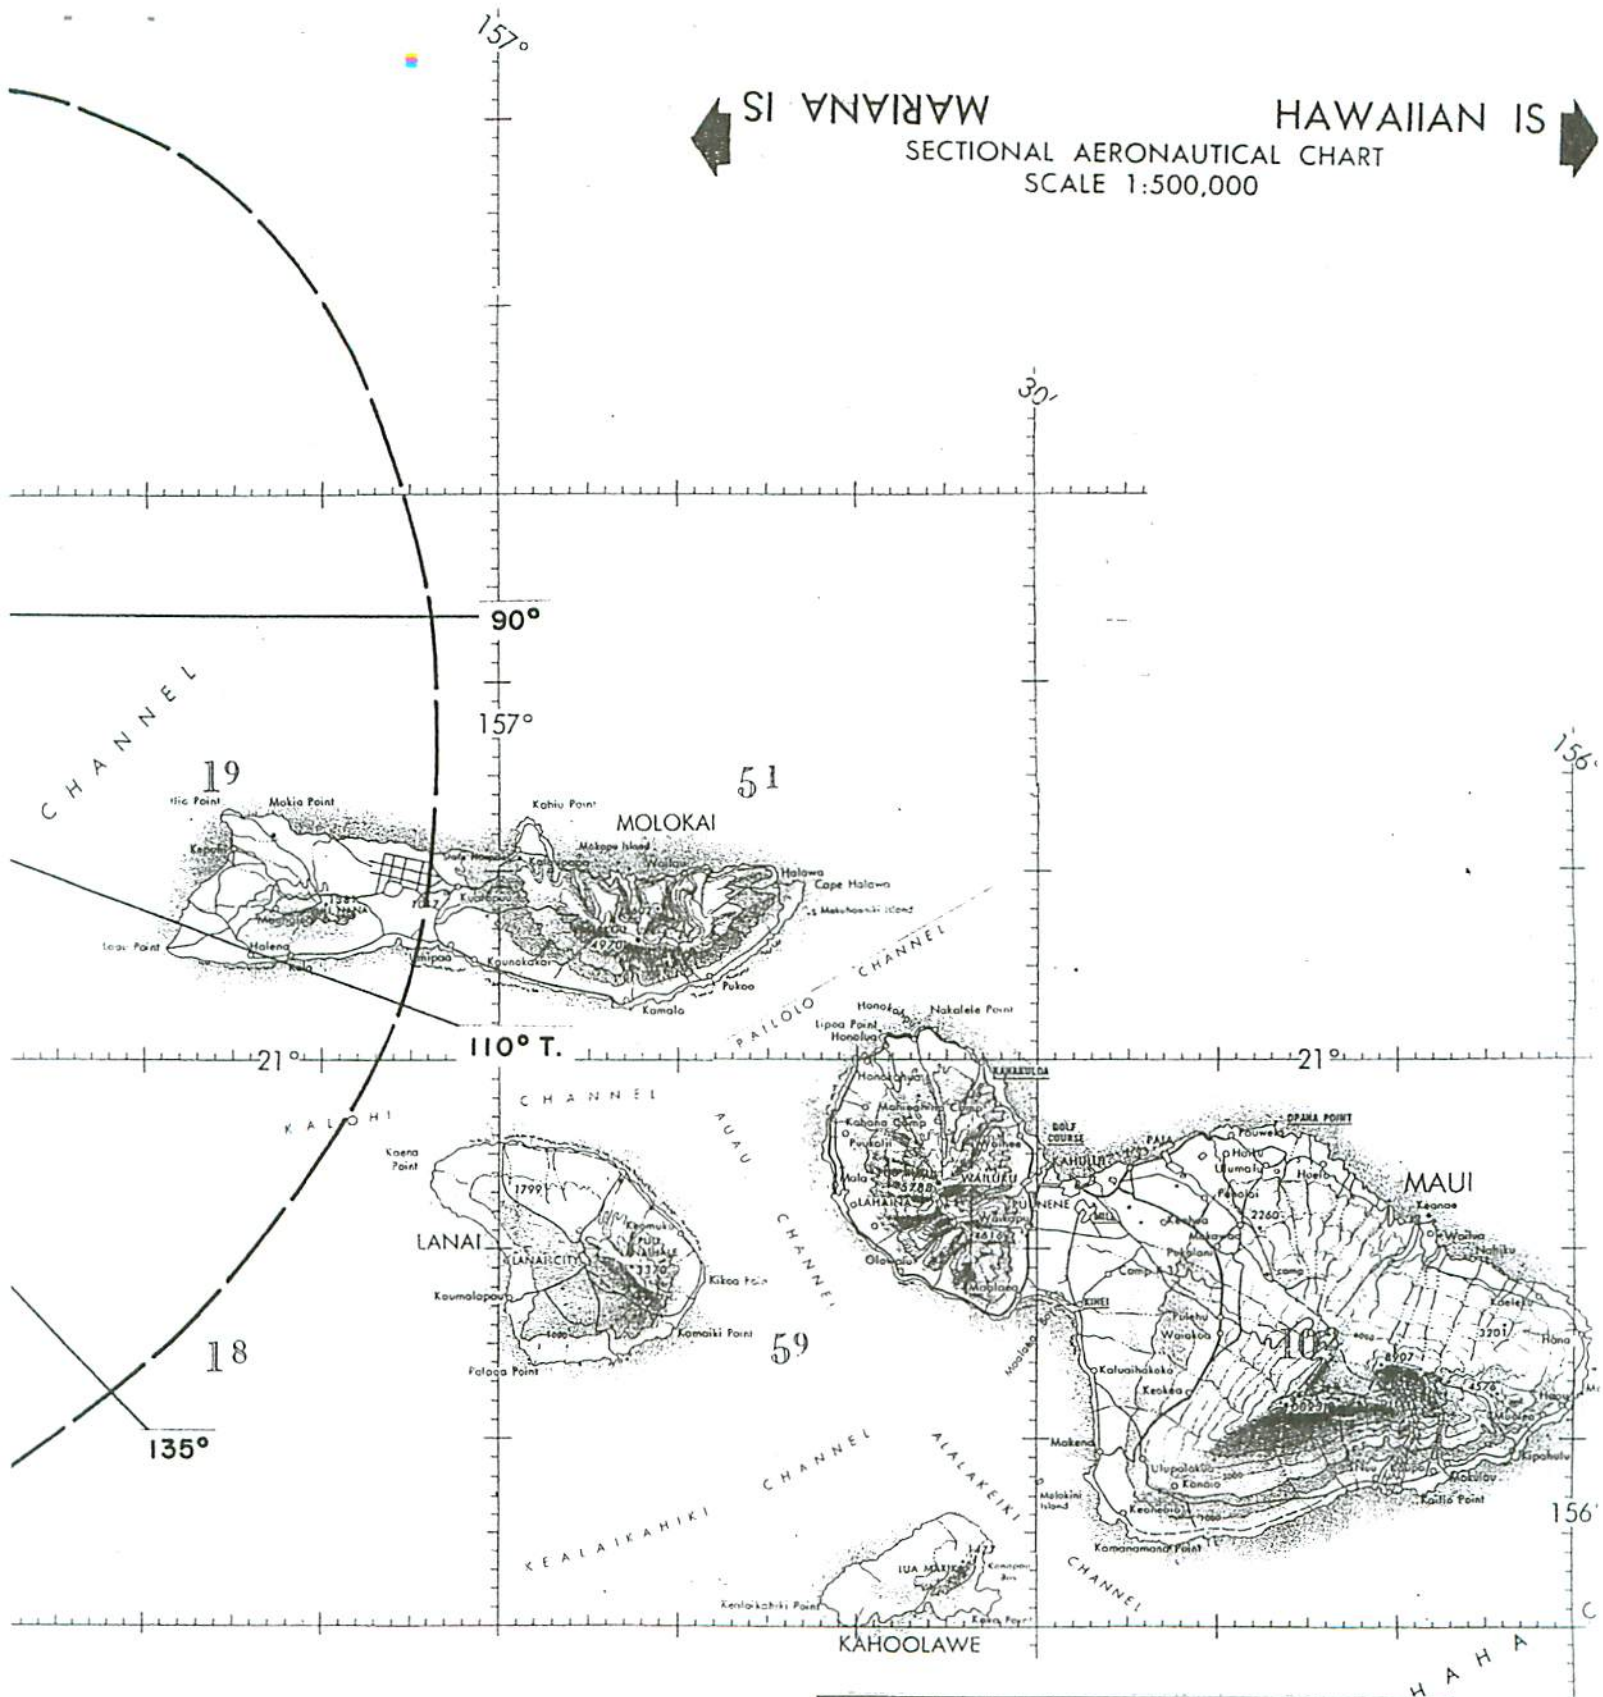

1990 U. S. CENSUS POPULATION
WITHIN 41 DBU: 837,582

MARIANA IS

HAWAIIAN IS

SECTIONAL AERONAUTICAL CHART
SCALE 1:500,000

EXHIBIT E
PREDICTED SERVICE CONTOUR
PROPOSED KAAH-DT
CHANNEL 27 - HONOLULU, HAWAII

SMITH AND BARNEYS