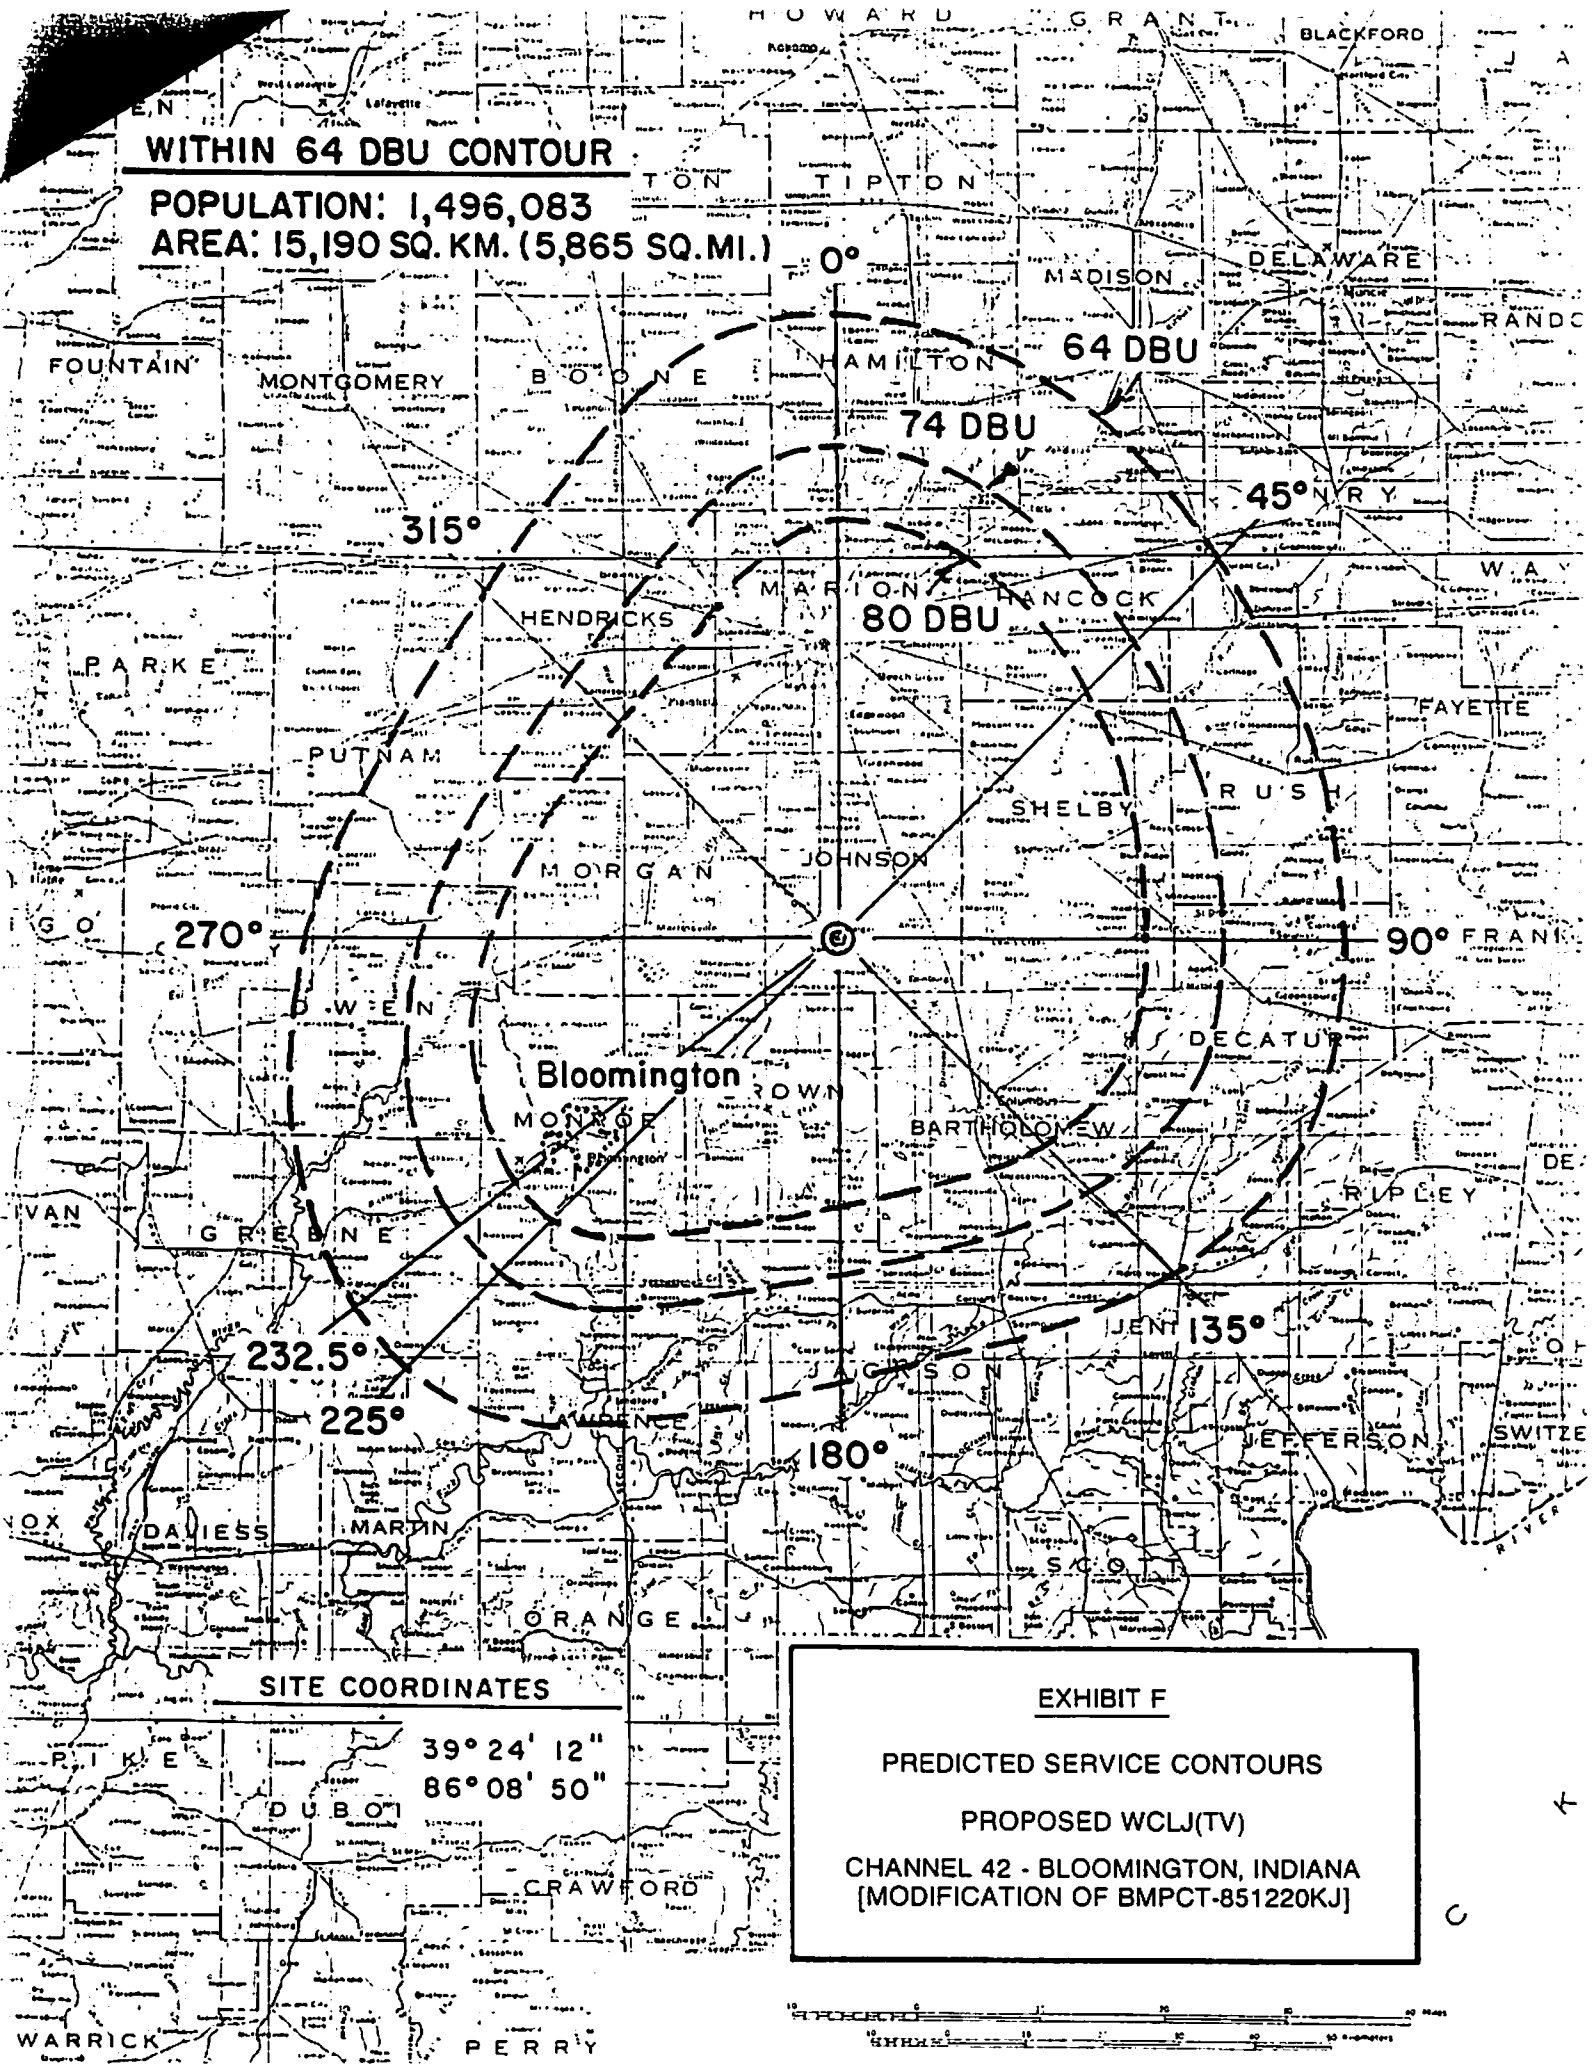

WITHIN 64 DBU CONTOUR

POPULATION: 1,496,083

AREA: 15,190 SQ. KM. (5,865 SQ. MI.)

SITE COORDINATES

39° 24' 12"

86° 08' 50"

EXHIBIT F

PREDICTED SERVICE CONTOURS

PROPOSED WCLJ(TV)

**CHANNEL 42 - BLOOMINGTON, INDIANA
[MODIFICATION OF BMPCT-851220KJ]**